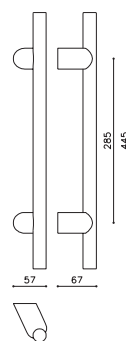

Stilo Enzo Mari

ottone/brass

CR Cromo lucido/Bright chrome

CO Cromo satinato/Satin chrome

IS SuperInox satinato/
SuperStainlessSteel satin

L191L