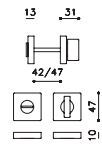

Space Q Studio Olivari

ottone/brass

- EL BioCromo lucido/BioChrome bright
- CR Cromo lucido/Bright chrome
- CO Cromo satinato/Satin chrome
- ZL SuperOro lucido/SuperGold bright
- NL SuperNichel lucido/SuperNickel bright
- NS SuperNichel satinato/SuperNickel satin
- IS SuperInox satinato/
SuperStainlessSteel satin
- RS SuperRame satinato/
SuperCopper satin
- DS SuperBronzo satinato/
SuperBronze satin
- US SuperAntracite satinato/
SuperAnthracite satin