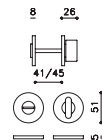

ottone/brass

CR Cromo lucido/Bright chrome

CO Cromo satinato/Satin chrome

ZL SuperOro lucido/SuperGold bright

TS SuperOro satinato/SuperGold satin

NL SuperNichel lucido/SuperNickel bright

NS SuperNichel satinato/SuperNickel satin

IS SuperInox satinato/
SuperStainlessSteel satin

RS SuperRame satinato/
SuperCopper satin

DS SuperBronzo satinato/
SuperBronze satin

US SuperAntracite satinato/
SuperAnthracite satin

H200V6B