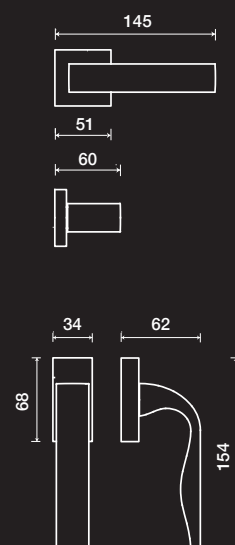

16

EIDOS - NINFA
Polished Chrome

MANIGLIA EIDOS

eclettica eleganza
dove disegni essenziali
la rendono elemento
ultradecorativo.

HANDLE EIDOS

eclectic elegance where
essential designs make
it an ultra-decorative element.

DÉCOR NINFA

Natural inspirations, textures
and delicate veins of the
leaves become decorative
motifs.

EIDOS NINFA 635/50Q