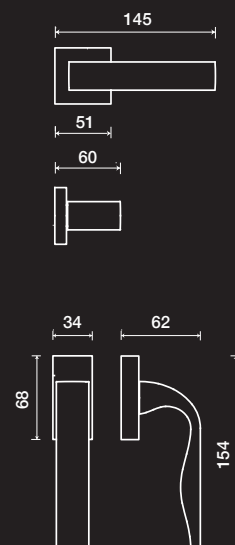

11

EIDOS - NETWORK Polished Chrome

MANIGLIA EIDOS

eclettica eleganza
dove disegni essenziali
la rendono elemento
ultradecorativo.

HANDLE EIDOS

eclectic elegance where
essential designs make
it an ultra-decorative element.

DÉCOR NETWORK

Geometry is the great
protagonist of these years of
the furniture design between
prisms and parallelepipeds,
the creatives are looking
for perfect shapes made
glamorous by precious
materials and exclusive
details.

EIDOS NETWORK 634/50Q