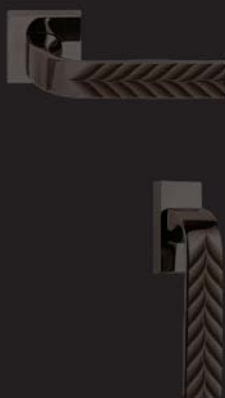

20

EIDOS - NINFA
Antracite Polished

MANIGLIA EIDOS

eclettica eleganza
dove disegni essenziali
la rendono elemento
ultradecorativo.

HANDLE EIDOS

eclectic elegance where
essential designs make
it an ultra-decorative element.

DÉCOR NINFA

Natural inspirations, textures
and delicate veins of the
leaves become decorative
motifs.

EIDOS NINFA 635/50Q