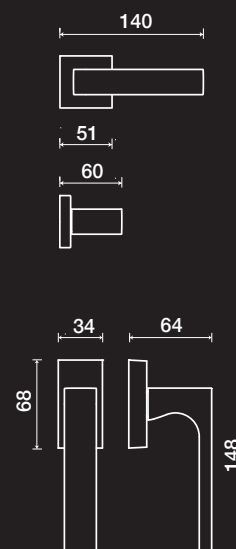

HANDLE TUKE

in the new interpretation of living, between elegant settings and custom-made engravings.

DÉCOR LINEE

Hypnotic hatching between strictly graphic patterns and optical illusion.

TUKE LINEE 622/50Q