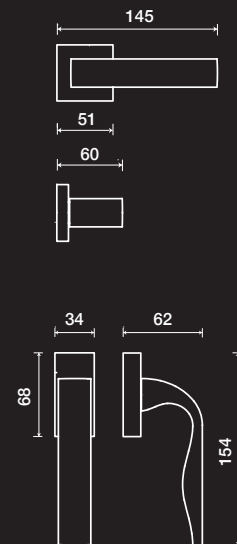

19

EIDOS - NINFA
London Night Polished

MANIGLIA EIDOS

eclettica eleganza
dove disegni essenziali
la rendono elemento
ultradecorativo.

HANDLE EIDOS

eclectic elegance where
essential designs make
it an ultra-decorative element.

DÉCOR NINFA

Natural inspirations, textures
and delicate veins of the
leaves become decorative
motifs.

EIDOS NINFA 635/50Q