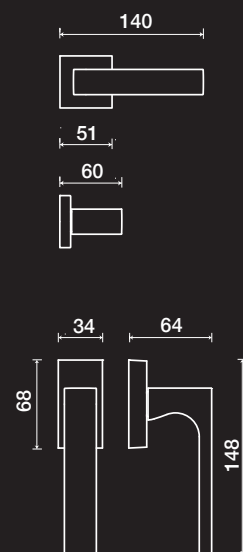

10

TUKE - ARROW
Antracite Polished

MANIGLIA TUKE

nella nuova interpretazione dell'abitare, tra ambientazioni eleganti e incisioni su misura.

HANDLE TUKE

in the new interpretation of living, between elegant settings and custom-made engravings.

DÉCOR ARROW

Metal surfaces, dressed of modernity and reflecting new perspectives.

TUKE ARROW 624/50Q