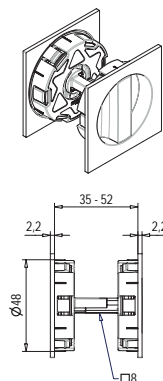

KS023 T45 A

Kit HookyZERO Ext. placche incasso QUADRE | Pomolo + Emergenza | Quadro telescopico integrato 8mm | Completo di Maniglietta frontale Art.373

Kit HookyZERO Ext. SQUARE encased plates | Knob + Emergency | Integrated telescopic spindle 8mm | Complete with Pull ring Art. 373

Codice
Code

Finitura
Finishing

KS023 T45 A _ _ _

1

36

Finitura
Finishing

Finiture Standard | Standard Finishings

OLV	OCL OCS ONS	OGR OGM	BLK