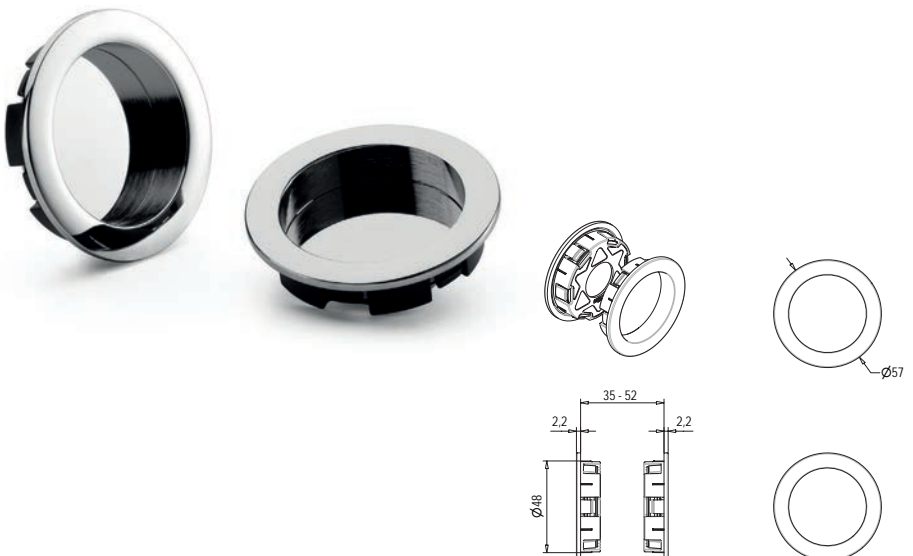

KS023 K22 A

Kit HookyZERO Ext. con placche incasso cieche TONDE | Completo di Maniglietta frontale Art. 373

Kit HookyZERO Ext. with blind encased plates ROUND | Complete with Pull ring Art. 373

Codice
Code

Finitura
Finishing

KS023 K22 A ---

1

36

Finiture Standard | Standard Finishings

Finitura
Finishing

OLV	OCL OCS ONS	OGR OGM	BLK