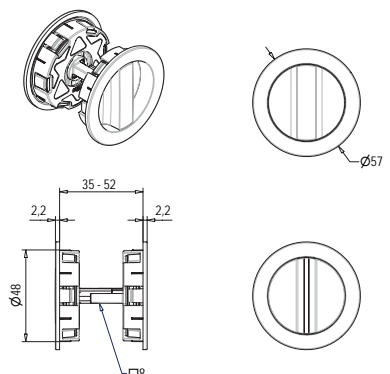

KS023 T40A

Kit HookyZERO Ext. placche incasso TONDE | Pomolo + Emergenza
Quadro telescopico integrato 8mm

*Kit HookyZERO Ext. with ROUND encased plates | Knob + Emergency
Integrated telescopic spindle 8mm*

FINITURA DI SERIE

- Placche incasso, Maniglietta frontale OLV, OCL, OCS, ONS, OGR, OGM

STANDARD FINISHINGS

- Encased plate, Pull ring OLV, OCL, OCS, ONS, OGR, OGM

DOTAZIONE

- Placche incasso Tonde KS023 T40 Pomolo + Emergenza
- Maniglietta frontale Art. 373

ACCESSORIES

- Round encased plates KS023 T40 Knob + Emergency
- Pull ring Art.373

KS023 T40 A

Kit HookyZERO Ext. placche incasso TONDE | Pomolo + Emergenza | Quadro telescopico integrato 8mm
Completo di Maniglietta frontale Art.373
*Kit HookyZERO Ext. ROUND encased plates | Knob + Emergency | Integrated telescopic spindle 8mm
Complete with Pull ring Art. 373*

Codice
Code

Finitura
Finishing

KS023 T40 A _ _ _

1 36

Finitura Finishing	Finiture Standard | Standard Finishings			
	OLV	OCL OCS ONS	OGR OGM	BLK