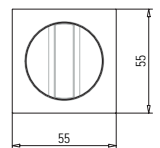

KS023 T45 A

Kit HookyZERO Ext. placche incasso QUADRE | Pomolo + Emergenza | Quadro telescopico integrato 8mm | Completo di Maniglietta frontale Art.373

Kit HookyZERO Ext. SQUARE encased plates | Knob + Emergency | Integrated telescopic spindle 8mm | Complete with Pull ring Art. 373

Codice
Code

Finitura
Finishing

KS023 T45 A _ _ _

1

36

Finitura
Finishing

Finiture Standard | Standard Finishings

OLV	OCL OCS ONS	OGR OGM	BLK