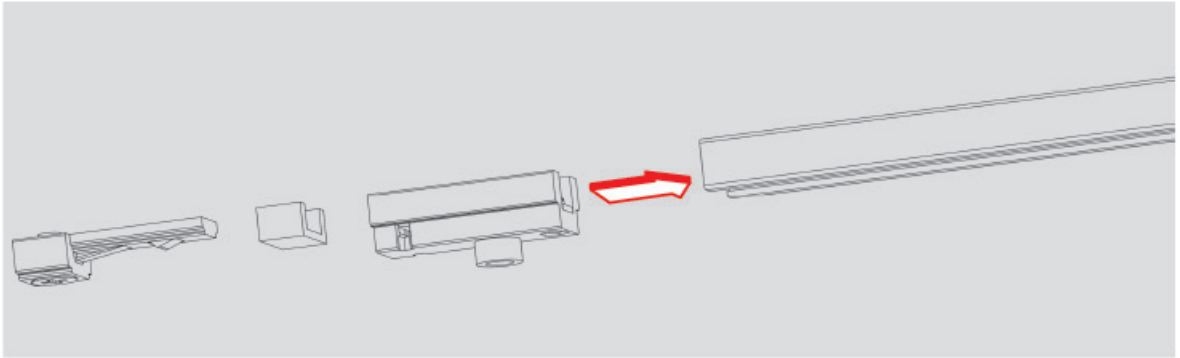

HOLD-OPEN UNIT

The hold-open unit enables doors to be securely held without any fall-back at precisely the required position up to an opening angle of approximately 115°. No adjustment is needed for pull-off force.

The mechanism is non-handed and has been specifically designed for retrofitting to the slide channel.

Not for fire and smoke check doors.