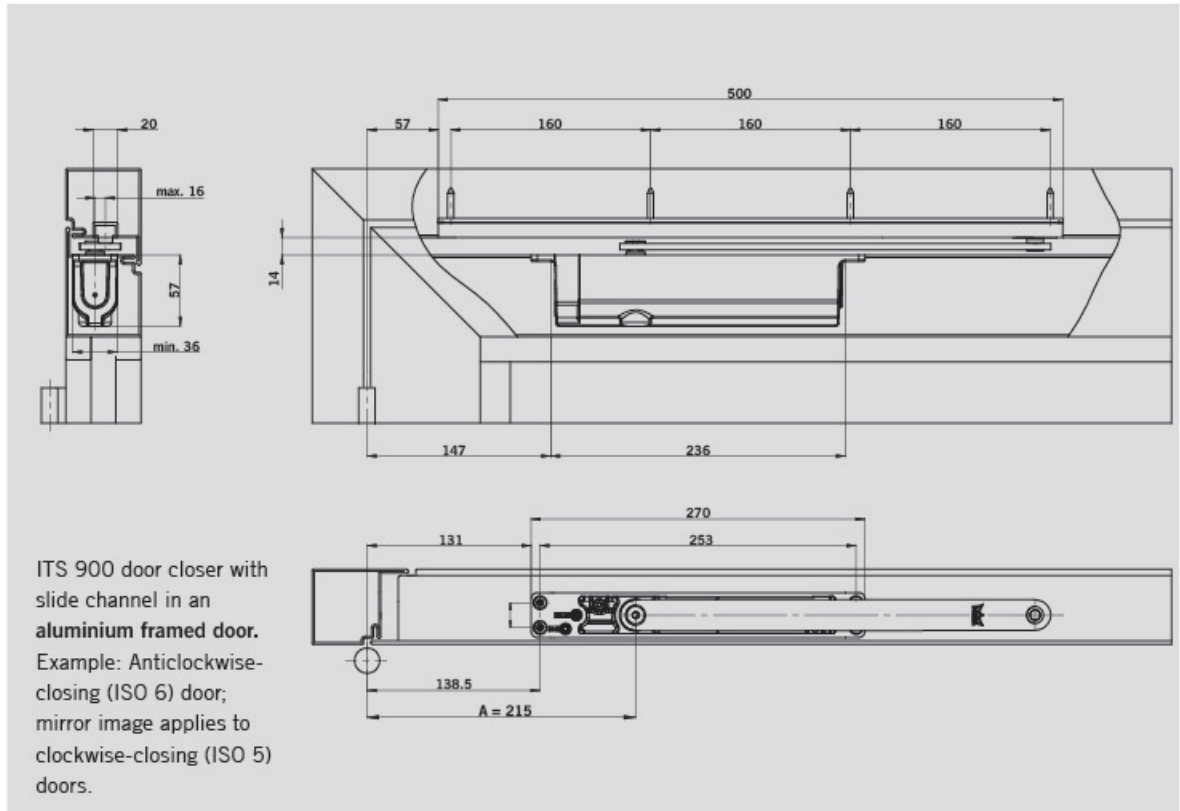

ITS 900 RANGE OF EQUIPMENT

ITS 900	Size 3	52740150
ITS 900	Size 4	52750150
Hold-Open Unit for ITS 900		52009301