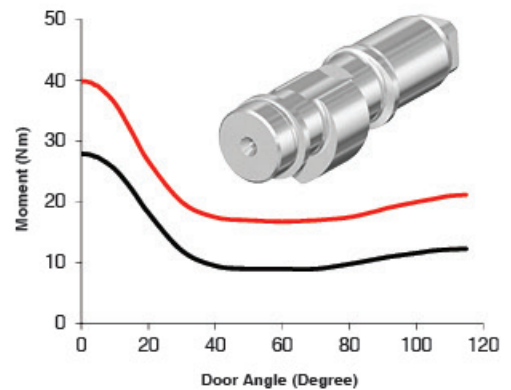

For the architect/specifier/designer

- Innovative engineering and design by DORMA.
- Compliance with statutory requirements for barrier-free building (C UL US Listed).
- Unblemished appearance of prestige doors – concealed installation.

construction, it can be used on almost any type of door with a thickness of 45mm or more.

ITS 900 offers all the benefits of advanced technology with the proven heart-shaped cam which ensures that the closing and opening of the door are easy to use for everyone.

ITS 900 provides the reliability and quality which all DORMA products are well-known for.

For the user

- Barrier-free with DORMA Easy Open technology – Easy access for all users and for children, seniors and the physically-disabled.
- Convenience and Comfort – optional hold-open device and cushioned limit stay.
- Enhanced protection against vandalism – concealed installation.

Features	Size 3	Size 4
First Closing Speed adjustable by valve	●	●
Second Closing Speed adjustable by valve	●	●
Maximum door opening angle	approx. 115°	
Closer width (mm)	36	
Body length (mm)	230	
Door leaf thickness	≥45mm	
Max door leaf weight (kg)	60	80
Max Door Width (mm)	950	1100
Slide Channel	●	●
Non-handed design	●	●
Dimension (mm)	Length	267
	Width	36
	Height	57
Cushioned limit stay	●	●
Hold Open	○	○
C UL US Listed	●	●

● Yes – No ○ Option

Moment profile of an ITS 900 cam-action door closer (Size 4) — Opening Moment (red line), Closing Moment (black line)