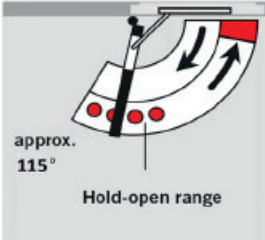

HOLD-OPEN UNIT

The hold-open unit enables doors to be securely held without any fall-back at precisely the required position up to an opening angle of approximately 115°. No adjustment is needed for pull-off force.

The mechanism is non-handed and has been specifically designed for retrofitting to the slide channel.

Not for fire and smoke check doors.