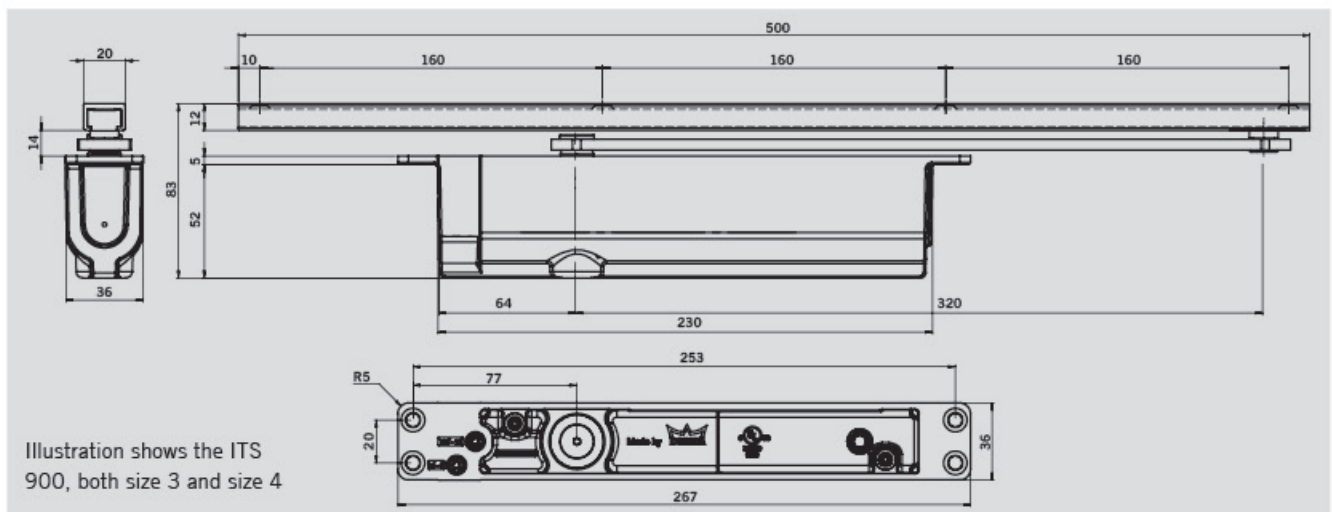

● Yes – No ○ Option

Moment profile of an ITS 900 cam-action door closer (Size 4) — Opening Moment (red line), Closing Moment (black line)

Illustration shows the ITS 900, both size 3 and size 4

ENGINEERING AT ITS BEST FOR EASY ACCESS