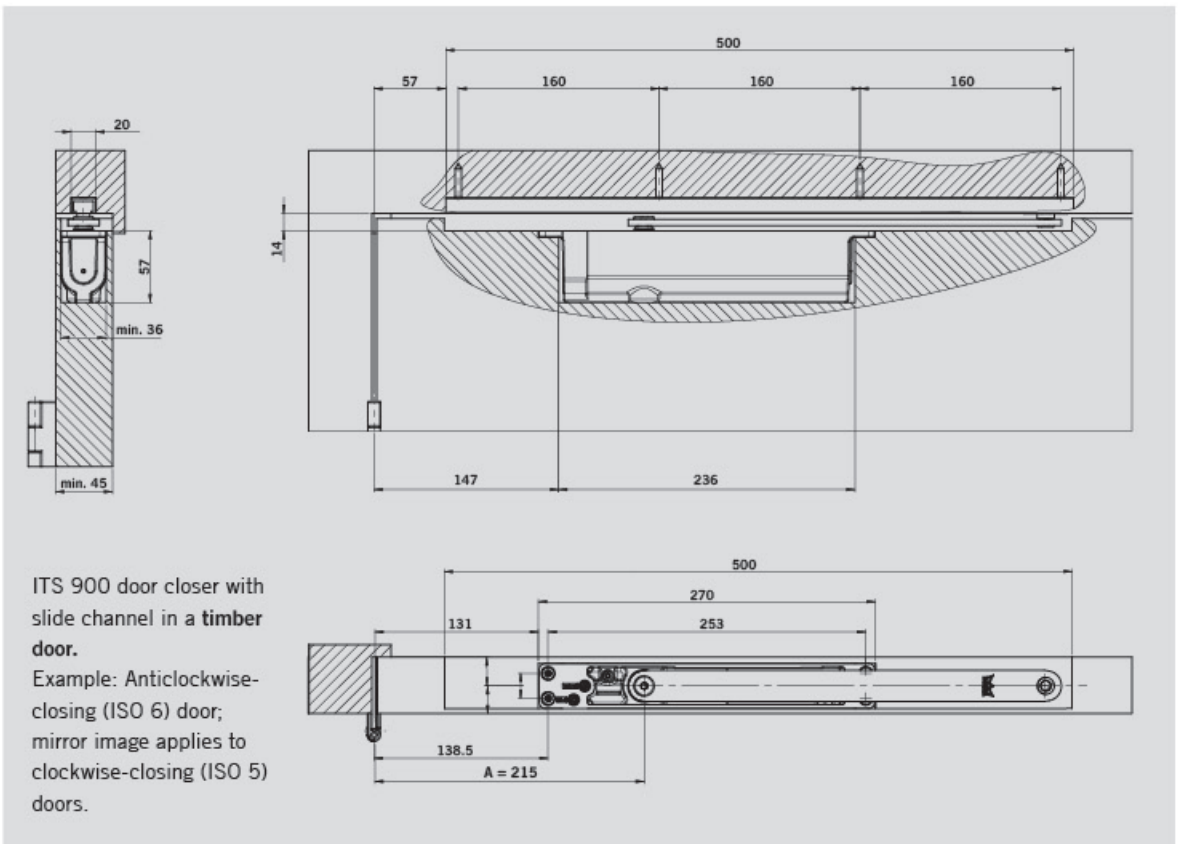

INSTALLATION DRAWINGS

ITS 900 door closer with slide channel in a **timber door**.
Example: Anticlockwise-closing (ISO 6) door; mirror image applies to clockwise-closing (ISO 5) doors.