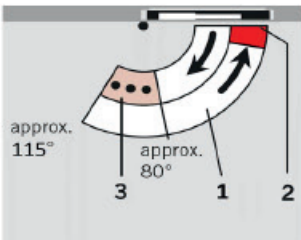

The ITS 900 pack includes the arm, slide channel, slide block, cushioned limit stay and fixing screws.

1. 1 First adjustable closing speed
2. 2 Second adjustable closing speed
3. 3 Cushioned limit stay