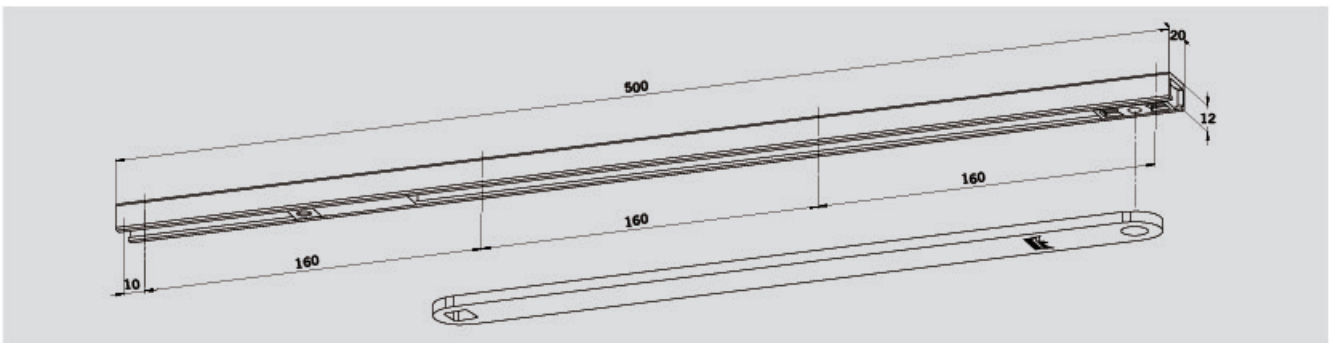

The ITS 900 pack includes the arm, slide channel, slide block, cushioned limit stay and fixing screws.

1. 1 First adjustable closing speed
2. 2 Second adjustable closing speed
3. 3 Cushioned limit stay