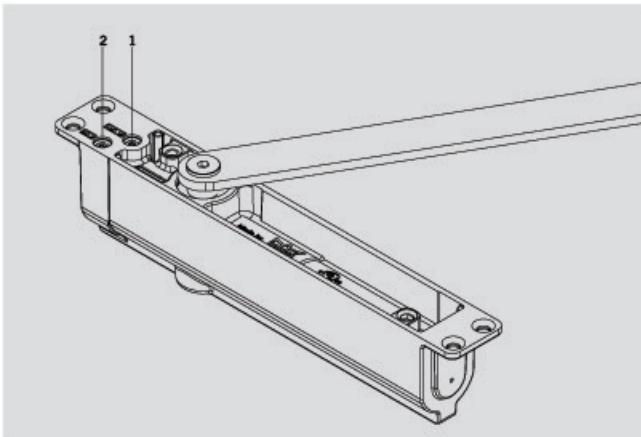

ENGINEERING AT ITS BEST FOR EASY ACCESS

Engineered by DORMA, the inventor and leader of cam-action door closers, ITS 900 concealed door closer ensures that the door can be opened with exceptional ease for effortless access. The compact ITS 900 can be installed for complete visual concealment in

the door and frame. The system is optimally designed with selective strengthening of the closer body and a slim slide channel. At the same time, it offers the same level of user-convenience expected from high-quality door closers, combined with a wide range of

functionality. Its slender inclined body means that it can be easily installed in virtually all doors with a leaf thickness of 45mm or more, while it can operate doors of size 3 or 4 with the same mounting locations. It offers easy adjustment with two independent valves.

VALVE ADJUSTMENT FOR SOLID CLOSING PERFORMANCE

Adjustment settings

The first and second closing speeds of the DORMA ITS 900 can be adjusted at any time, even after the door has been hung.

1. 1 Valve for adjusting the first closing speed (115° - 15°)
2. 2 Valve for adjusting the second closing speed (15° - 0°)

SLIDE CHANNEL